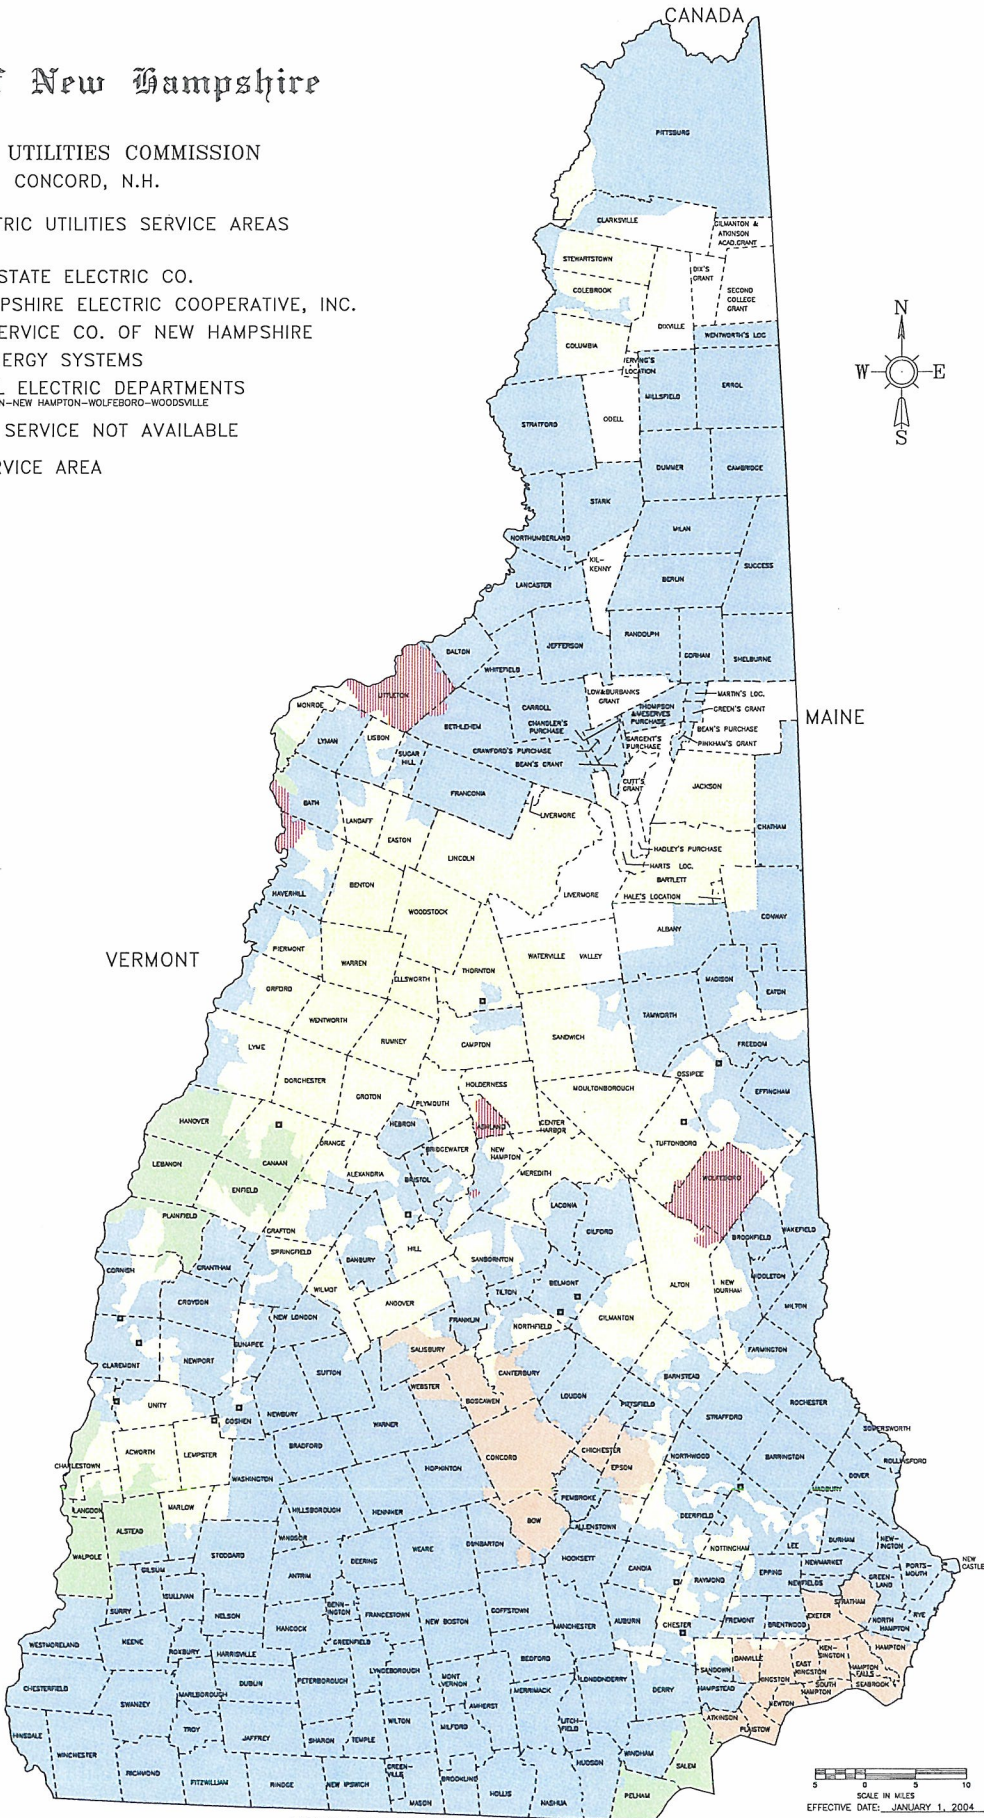

State of New Hampshire

PUBLIC UTILITIES COMMISSION
CONCORD, N.H.

CORE ELECTRIC UTILITIES SERVICE AREAS

- GRANITE STATE ELECTRIC CO.
- NEW HAMPSHIRE ELECTRIC COOPERATIVE, INC.
- PUBLIC SERVICE CO. OF NEW HAMPSHIRE
- UNILIT ENERGY SYSTEMS
- MUNICIPAL ELECTRIC DEPARTMENTS
ASHLAND-LITTLETON-NEW HAMPTON-WOLFEBORO-WOODSVILLE
- ELECTRIC SERVICE NOT AVAILABLE
- JOINT SERVICE AREA

Currently
Servicing
these 4
Utilities

Not Servicing

MAINE

VERMONT

MASSACHUSETTS